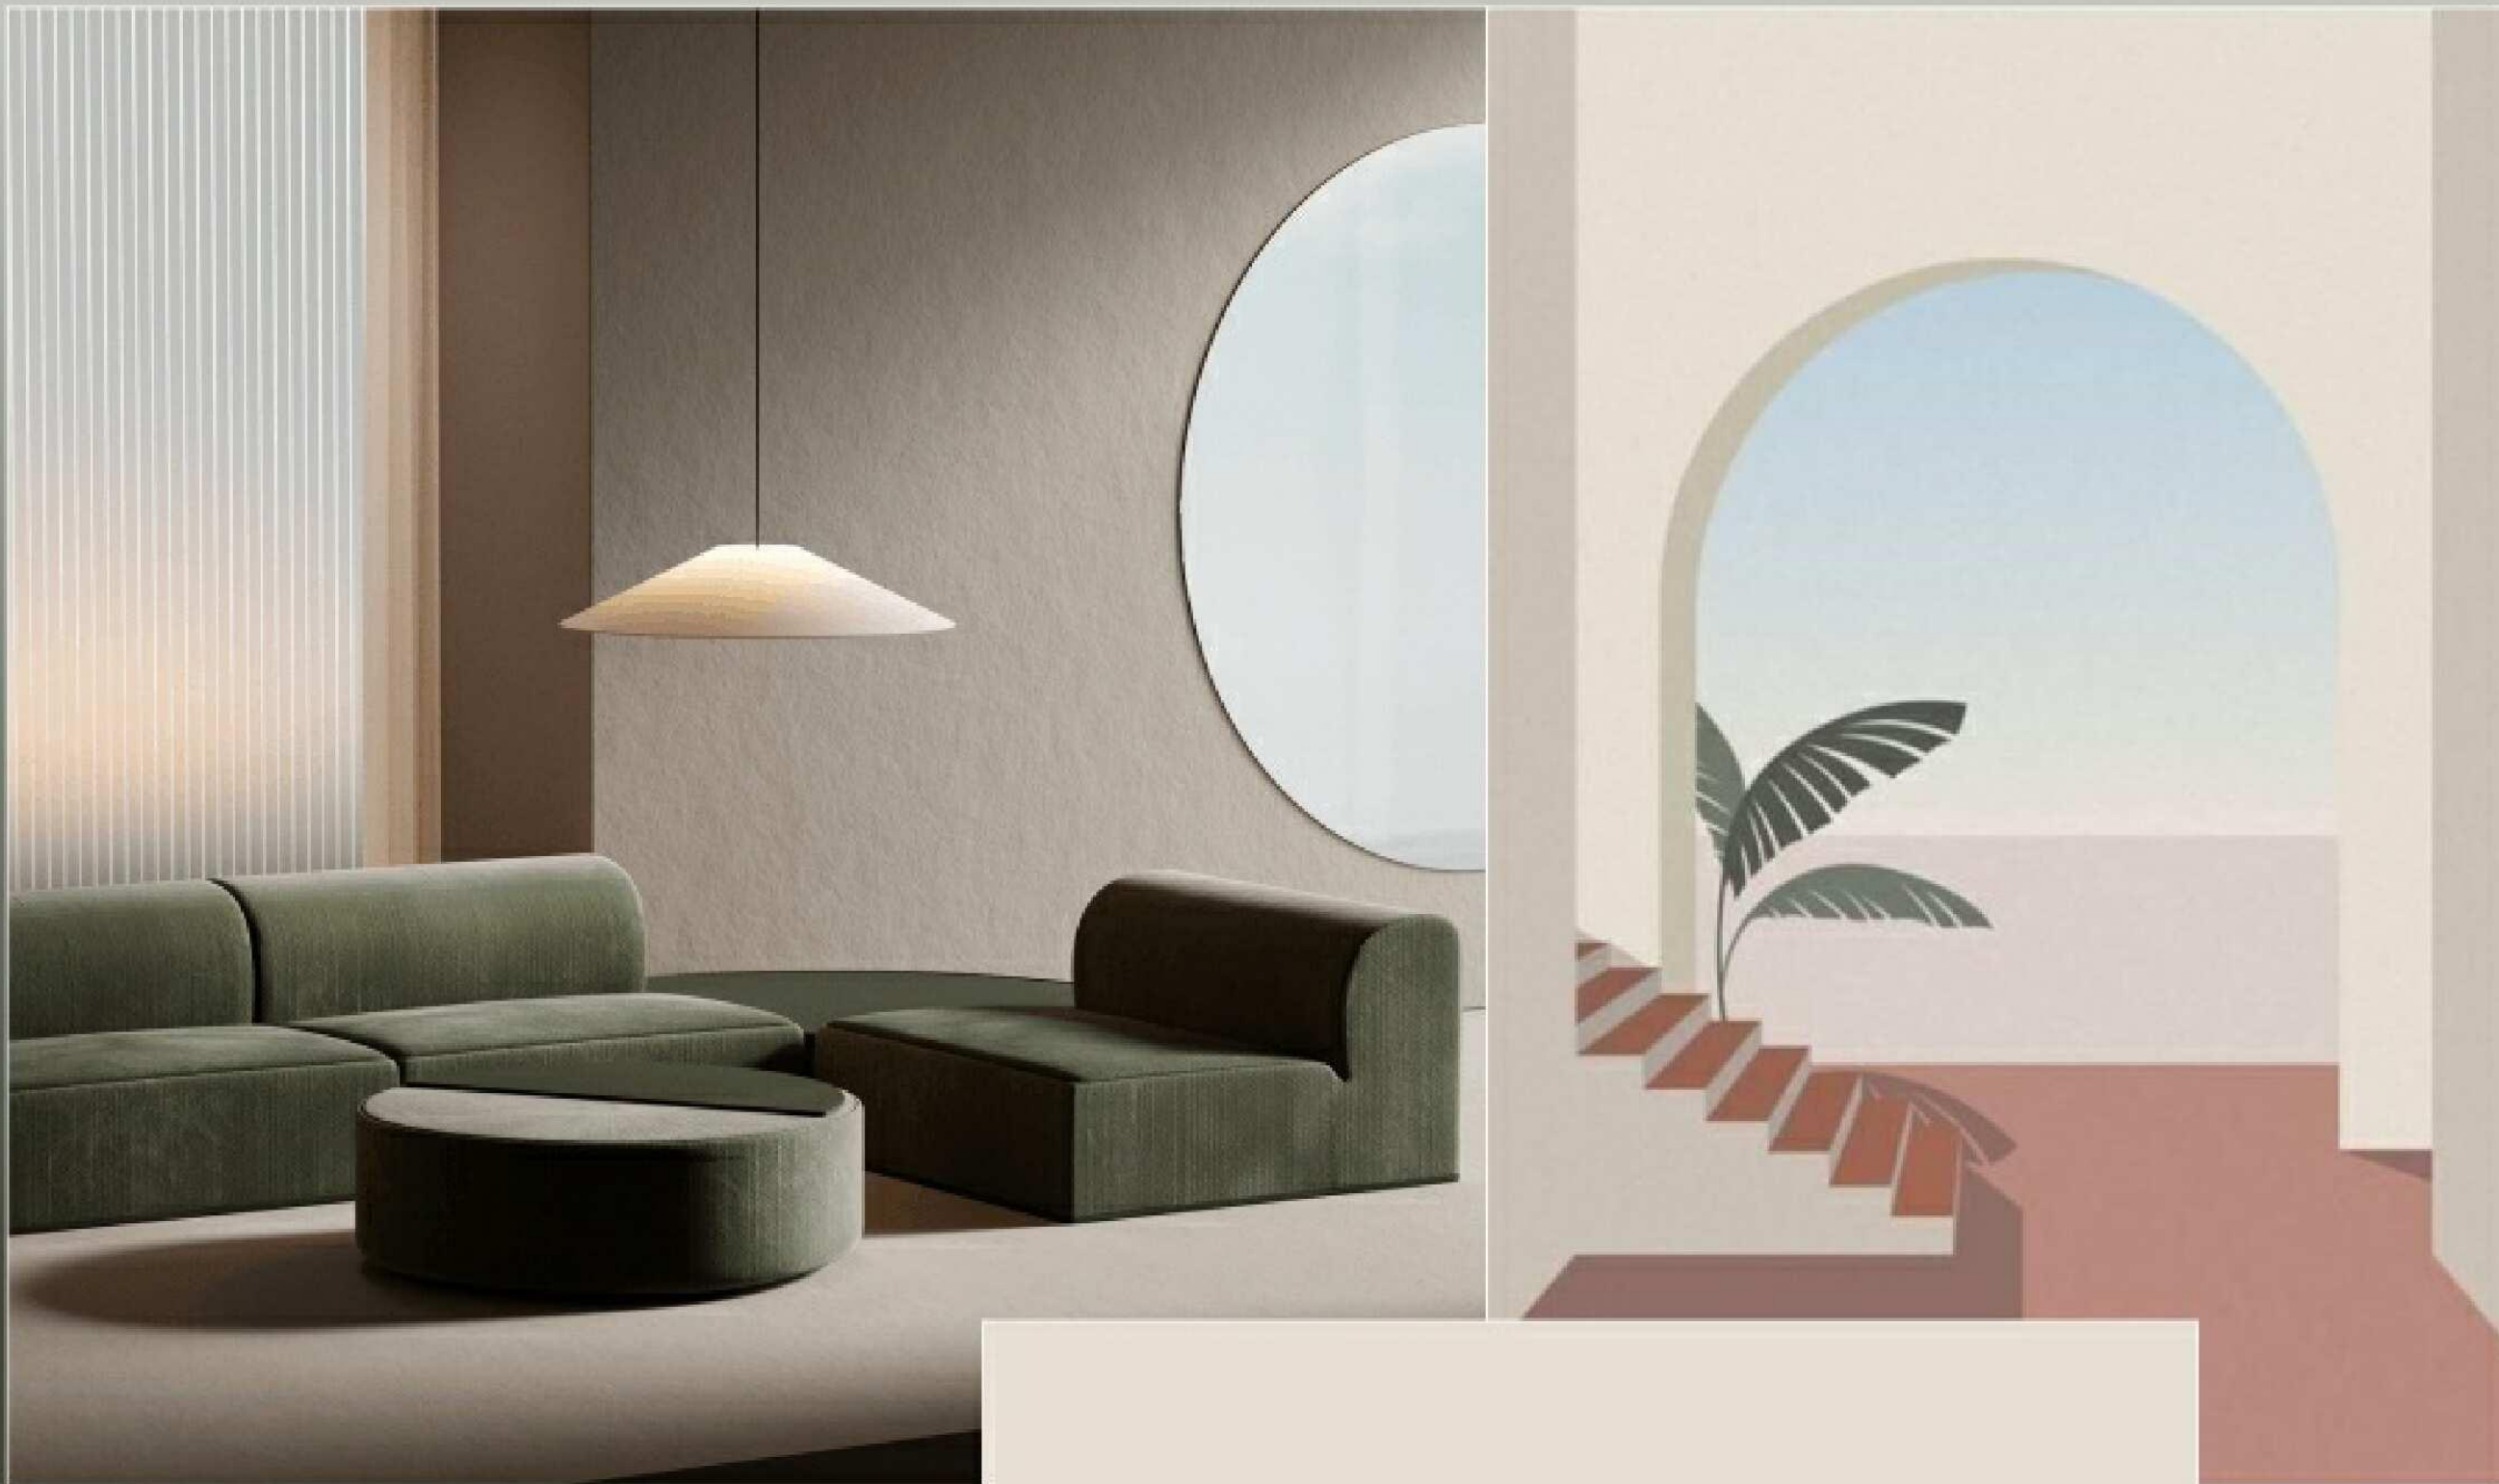

INDIA'S MOST RELIABLE
DESIGNER TILES
& STONE COMPANY

www.thestonepeople.in

Explore The Perception Of Tiles.

Designed to bring character to the most exclusive interiors: innovative geometric relief effects spring to life thanks to soft pastel shades and irresistible saturated color details. These innovative, ultra chic tiles can be combined with all sorts of various designs and furniture pieces to make your interiors look extraordinary.

**600 X
1200 MM**

We Add Creativity And Aesthetic To Your Space

Designed to bring character to the most exclusive interiors: innovative geometric relief effects spring to life thanks to soft pastel shades and irresistible saturated color details. These innovative, ultra-chic tiles can be combined with all sorts of various designs and furniture pieces to make your interiors look extraordinary.